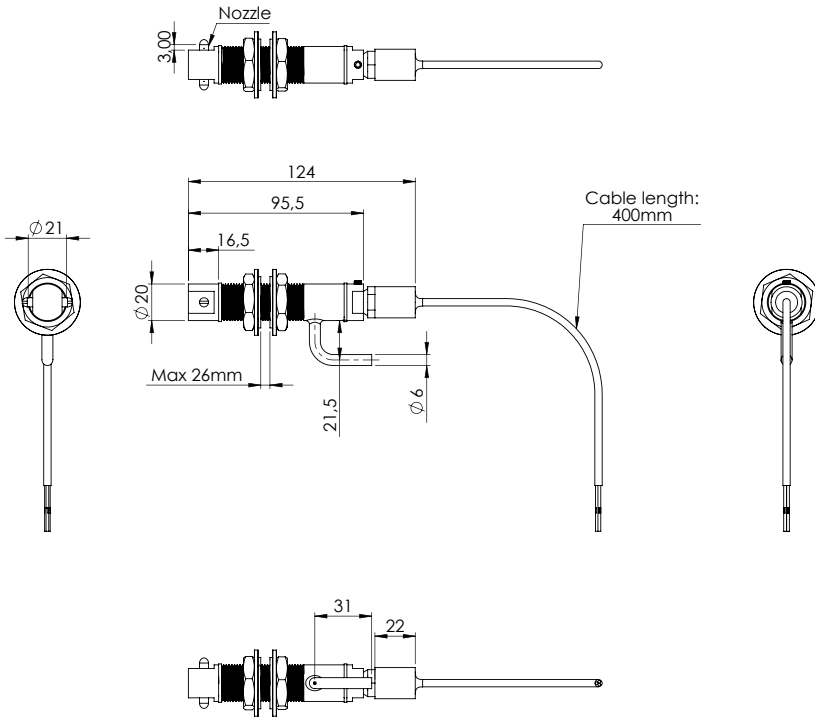

## Information

Nozzle: Ø 6mm  
 Voltage: 220V

This washing jet can be mounted on the deck or skin of the vessel. With most washing jets the angle under which the water is sprayed on the window, can be adjusted. This washing jet is suitable for all wiper installations.